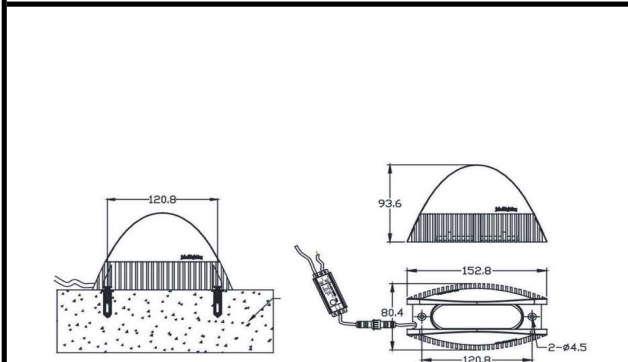

Sovitron Interior Pvt.Ltd.

Model Name	JAMYS-TL1 Trick Light / DL-OJS-TL1C-8
Description	Trick Light

Technical description	Image
-----------------------	-------

Dimension	L=120mm H=93.6mm
Frame	Aluminum die cast
Color Tempertaure	3000K
Power	8W
Total Luminous Flux	320 lm
Efficacy	40 lm/W
IP rating	66
Color Rendering	≥80
Mounting	Surface
Optics	Glass lens
Dimming	NON-Dimmable
Operating Voltage	AC220-240V
Standard Lifetime	L70 minimum at 50,000 burning hours

Dimension diagram

Remarks:-

Address: Plot #7 Saroorpur-Nangla Industrial Area,Ballabgharh-Sohna Road,Faridabad-121005
Email: info@sovitron.com